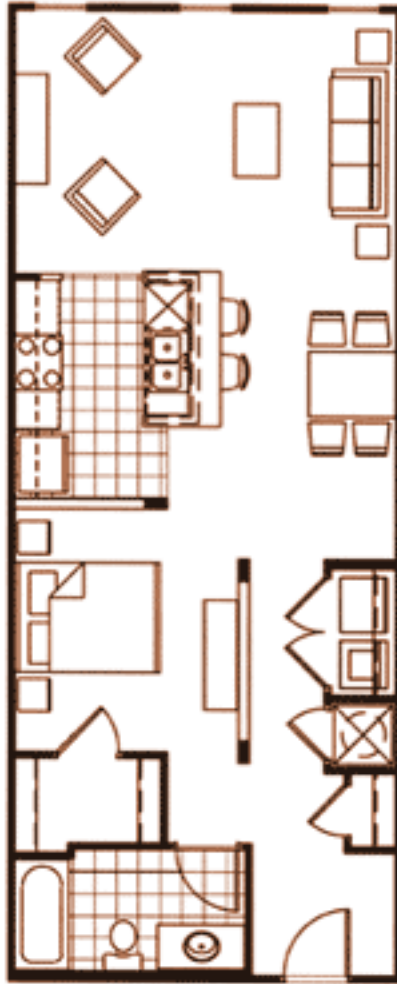

1A

One bedroom loft

ranging from 801 - 828 sq ft.

1005 W. Trade Street, Suite 3111
Charlotte, NC 28202
p: (704) 374.9008
f: (704) 334.1879
www.Ten05WTrade.com

Floor plans are artist renderings and may vary in precise detail and dimension.